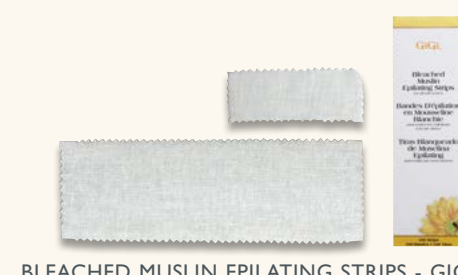

BLEACHED MUSLIN EPILATING STRIPS - GIGI

Offers maximum absorption with a fine grade texture.

Code	Description	Price	Sale
AW0630	(Sm. - 1 3/4" x 4 1/2" - 100 pk.)	$6.00	
AW0640	(Lg. - 3" x 9" - 100 pk.)	$12.95	

LOW PRICE LEADER!

LOW PRICE LEADER!

NON WOVEN

NON-WOVEN EPILATING ROLL - DEPILEVE

Removes wax without delamination. Wax does not seep through material.

Code: AW648 (3" x 55 Yards) $14.95

NON-WOVEN EPILATING ROLL - SPA ESSENTIALS

Soft, linen-like strips that will not separate or leave behind messy threads during use.

Code: AW800 (3" x 55 Yards) $14.25 Sale: $12.15

NON-WOVEN EPILATING ROLL - CLEAN & EASY

A blend of fabric and paper, unsurpassed for pliability, strength and absorbency. For use with all soft waxes. An easy and economical alternative to strips.

Code: AW42650 (3" x 50 Yards) $15.00

NON-WOVEN EPILATING ROLL - GENERIC

FOR BODY WAXING

Code: AW140 (3" x 100 Yds.) $21.00 Sale: $18.00

FOR BODY & FACE WAXING

Code: AW141 (3" x 50 Yds.) $9.95

Code: AW142 (3" x 100 Yds.) $19.50 Sale: $16.50

NON-WOVEN EPILATING ROLL - L'ORBETTE

Code: AW580 (3 1/2" x 50 Yards) $13.50

NON-WOVEN EPILATING ROLL - KALOS

Code: AW206 (3" x 55 Yards) $12.00

NON-WOVEN WAXING ROLL - SATIN SMOOTH

Satin Smooth's high quality non-woven cloth will help you achieve flawless removal of wax. Cut cloth down to the size that you need.

Code: AW310 (3" X 55 yds.) $11.99

NON-WOVEN EPILATING ROLL - GIGI

Code: AW0525 (3" x 50 Yards) $11.21

NATURAL MUSLIN

NATURAL MUSLIN EPILATING ROLL - CLEAN & EASY

Clean+easy Muslin Epilating Rolls combine a fine grade texture for maximum absorption. An economical alternative to strips.

Code: AW42651 (3 1/2" x 40 Yards) $13.95

NATURAL MUSLIN EPILATING ROLL - DEPILEVE

Code: AW654 (3 1/2" x 40 Yards) 12.99

NATURAL MUSLIN EPILATING ROLL - GENERIC

Code: AW145 (3" x 50 Yards) $12.00 Sale: $10.95

Code: AW143 (3" x 100 Yards) $19.00 Sale: $18.00

NATURAL MUSLIN EPILATING ROLLS - KALOS

Code: AW205 (3 1/2" x 40 Yards) $10.00 Sale: $9.50

NATURAL MUSLIN EPILATING ROLL - SATIN SMOOTH

Satin Smooth's high quality natural muslin roll will help you achieve flawless removal of wax. Cut cloth down to the size that you need.

Code: AW308 (3/2" X 40 yds.) $11.99

NATURAL MUSLIN EPILATING ROLLS - GIGI

Offers maximum absorption with a fine grade texture for an aesthetic clean appeal.

Code: AW0620 (3 1/4" x 40 Yards) $13.95

Code: AW0628 (3 1/4" x 100 Yards) $29.95

Code: AW0645 (2 1/2" x 100 Yards) $25.95

LOW PRICE LEADER!

BLEACHED MUSLIN

BLEACHED MUSLIN EPILATING ROLL - DEPILEVE

Extra-thick bleached white muslin.

Code: AW658 (3 1/2" x 40 Yards) $13.99

BLEACHED MUSLIN EPILATING ROLL - GENERIC

Code: AW146 (3 1/2" x 40 Yards) $14.50 Sale: $12.95

Code: AW144 (3 1/2" x 40 Yards) $11.00 Sale: $9.50

Code: AW139 (3" x 100 Yards) $19.00 Sale: $18.00

BLEACHED MUSLIN EPILATING ROLL - L'ORBETTE

Code: AW565 (3 1/2" x 40 Yards) $15.00

Code: AW570 (2 1/2" x 100 Yards) $28.95