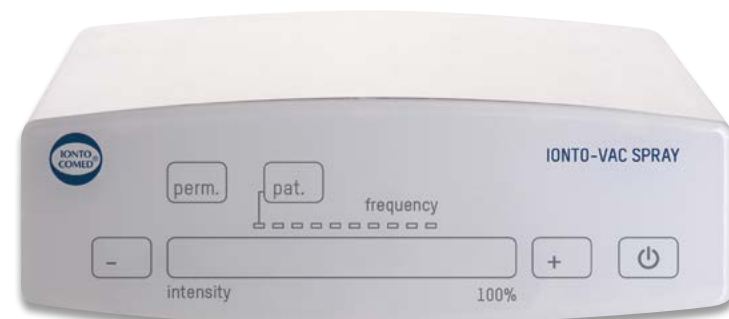

Ionto Vac/Spray (Lymphatic Drainage)

The added pulsing vacuum feature will also allow you to use this machine for lymphatic drainage. The spray function has enough pressure to spray toners and oils. Includes a 2 Year Kosmet Limited Warranty. Large suction cup sold separately. **Dimensions:** 7½"W x 2¼"H x 7½"D

Code: Ei930 $1,450.00