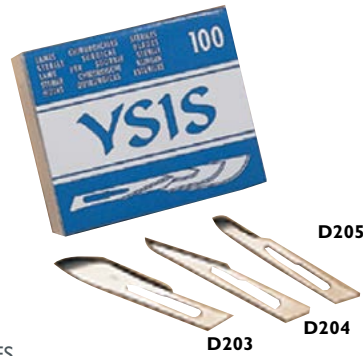

SCALPEL BLADES
Made from surgical steel. Blades fit #3 sized handle.
Code: D203 (#010 Blades - 100 pk.) $60.00 Sale: $50.00
Code: D204 (#011 Blades - 100 pk.) $60.00 Sale: $50.00
Code: D205 (#015 Blades - 100 pk.) $60.00 Sale: $50.00