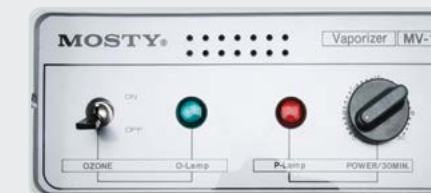

SPECIFICATIONS:
Operating Time: 30 minutes
Heat to Steam: 7 minutes
Water Usage: Distilled Water
Safety Shut-off Reset Time: 5 min.
Capacity: 22 fl. oz. (650 ml.)
Consumption: 700 Watts
Voltage: 110 Volts

DIMENSIONS:
Width of Base: 28"
Maximum Height: 40"
Minimum Height: 31"
Steamer Arm Length: 26"
Weight: 30 lbs. (approx.)

Code	Description	Price	Sale
ES3176	Spa Vap Steamer	1,650.00	1,150.00

Code	Description	Price	Sale
ET500	Blü Stream Vapo	759.00	700.00
ET510	Blü Stream Vapo Primus	1,060.00	975.00
EL455	Luxo KFM LED Lamp - 5 Diopter	324.00	299.00

Code	Description	Price	Sale
EK910	Pure Steam M-6	850.00	695.00
EK206	Lamp Mount	50.00	

Code	Description	Price	Sale
EK203	M-1 Steamer	695.00	595.00
EK206	Lamp Mount	50.00