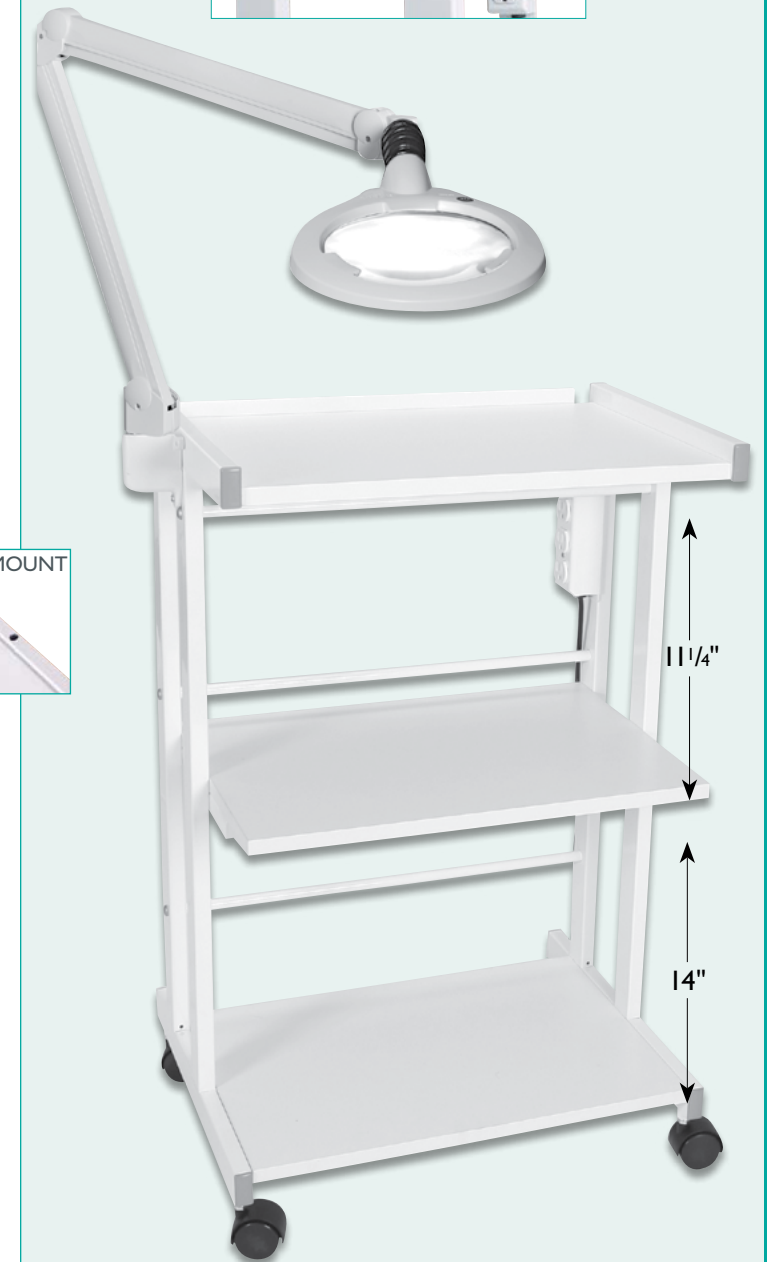

EIP650 LAMP SUPPORT

SHORT "KABINET"

FACIAL TROLLEY
Plastic shelves make it ideal for wet rooms and as a waxing trolley with large capacity for bottles, a wax melter or products. Comes with one basket. Includes a 1 Year Kosmet Limited Warranty. 33"H x 19"W x 12"D

Code	Description	Price	Sale
EK110	Facial Waxing Trolley	165.00	135.00
EKPI10	Extra Basket (1 Included With Trolley)	25.00	

LOCKING DRAWER BEAUTY TROLLEY
Sturdy trolley, with a built-in universal lamp fitting and locking drawers. Includes a 1 year Kosmet Limited Warranty.
Dimensions: 32"H x 22"W x 16 3/8"D Shelves: 20 1/4" W x 15 3/4" D
Code: EF710 (Locking Drawer Trolley With Lamp Mount) \$210.00
Package Deal: Buy EF710 & EL455 Luxo KFM Mag-Lamp (Pg. 29) And Save!
List Price: \$534.00 Sale Price: \$509.00 Deal Price: \$495.00