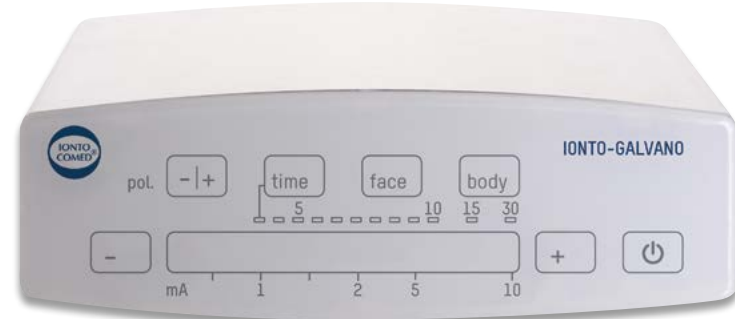

Code: Ei910 \$1,250.00

Included Accessories:

- 1 Pencil Electrode (EiP735)
- 1 Roller Electrode (EKP860)
- 1 Rubber Electrode (EiP725)
- 2 Sponges (EiP726)

Ionto Vac/Spray (Lymphatic Drainage)

The added pulsing vacuum feature will also allow you to use this machine for lymphatic drainage. The spray function has enough pressure to spray toners and oils. Includes a 2 Year Kosmet Limited Warranty. Large suction cup sold separately. **Dimensions:** 7½"W x 2¼"H x 7½"D