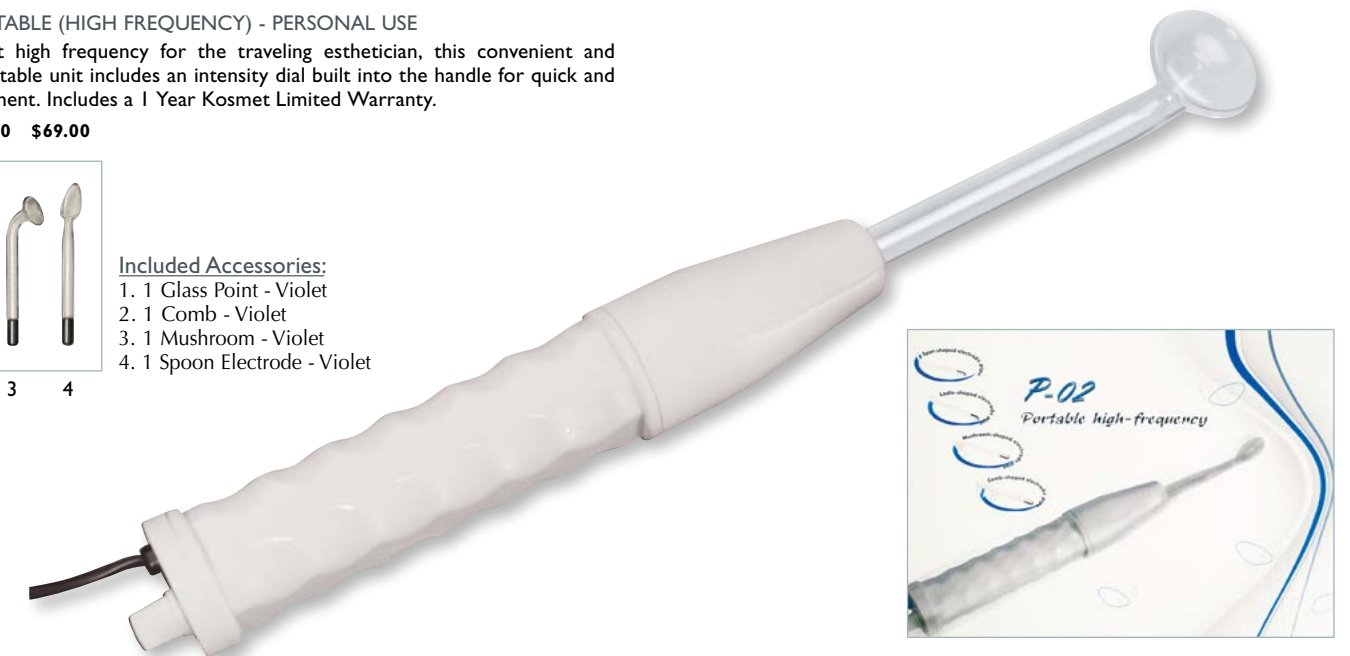

EF600 PORTABLE (HIGH FREQUENCY) - PERSONAL USE

The perfect high frequency for the traveling esthetician, this convenient and durable portable unit includes an intensity dial built into the handle for quick and easy adjustment. Includes a 1 Year Kosmet Limited Warranty.

1. **Code: EF600 $69.00**

1. **Included Accessories:**
   1. 1 Glass Point - Violet
   2. 1 Comb - Violet
   3. 1 Mushroom - Violet
   4. 1 Spoon Electrode - Violet

PORTABLE (GALVANIC/ULTRASONIC) - PERSONAL USE
Sell to your clients for desincrustation or ultrasonic penetration at home. Plugs into standard wall outlet. Includes a 1 Year Kosmet Limited Warranty.

1. **Code: EK215 $300.00 Sale: $249.00**

1. **Included Accessories:**
   1 Adapter
   1 Extra Retaining Clip
   1 Pack of Cotton Squares
   1 Device Cradle