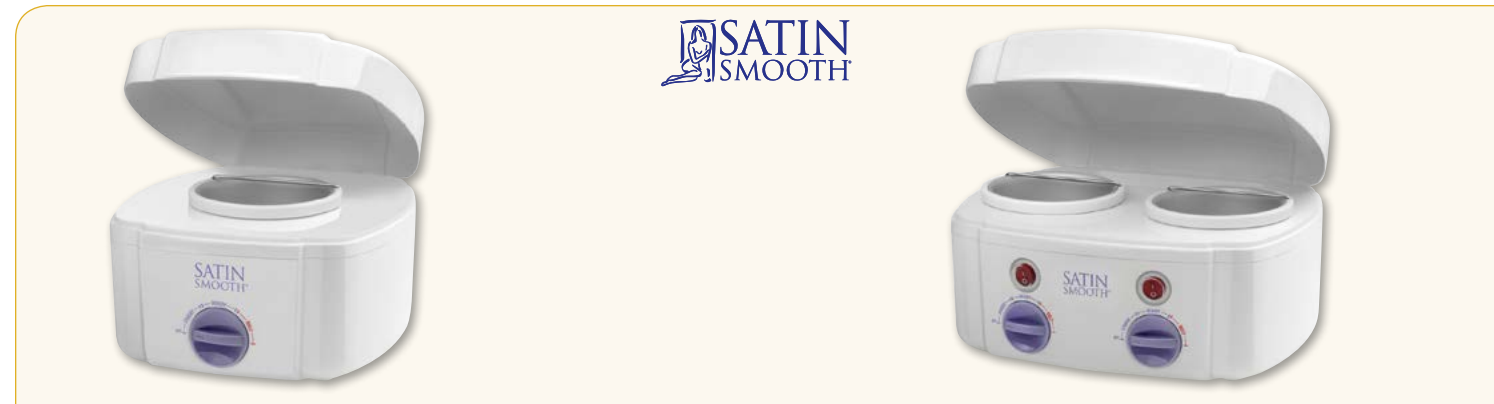

PROFESSIONAL WAX WARMER - SATIN SMOOTH

Quick heat-up and 10 select temperature settings for fast and accurate hair removal by professional estheticians. Heats most standard 14-16 oz. wax cans. Includes a detachable hinged lid and 2 warmer collars.

Code: AW326 $69.99 Sale: $52.49

DOUBLE WAX WARMER - SATIN SMOOTH

Two independent wells with quick heat-up time and 10 select temperature settings for fast and accurate hair removal. Heats most standard 14 oz. wax cans. Includes a detachable hinged lid and 4 warmer collars.

Code: AW324 $119.99 Sale: $89.99

HONEE PRO I KIT - GIGI

Each Kit Includes:

- 1 Electric Warmer - 14 oz.
- 1 Facial Honee Wax - 14 oz.
- 1 All-Purpose Honee Wax - 14 oz.
- 1 Pre-Hon Lotion - 4 oz.
- 1 Post Epilation Lotion - 4 oz.
- 1 Slow Grow - 4 oz.
- 1 Wax Off - 2 oz.
- 1 Post Wax Cooling Gel - 4 oz.
- 1 Post Wax Concealer - 4 oz.
- 1 Pre-Epil Dusting Powder - 3.25 oz.
- 2 Applicator Rest Bars
- 50 Natural Muslin Strips - Sm.
- 50 Natural Muslin Strips - Lg.
- 20 Spatulas - Petite
- 20 Spatulas - Sm.
- 20 Accu-Edge Spatulas - Lg.
- 10 Warmer Collars
- 1 Instruction Manual

Code: AW0100 $125.00 Sale: $109.95