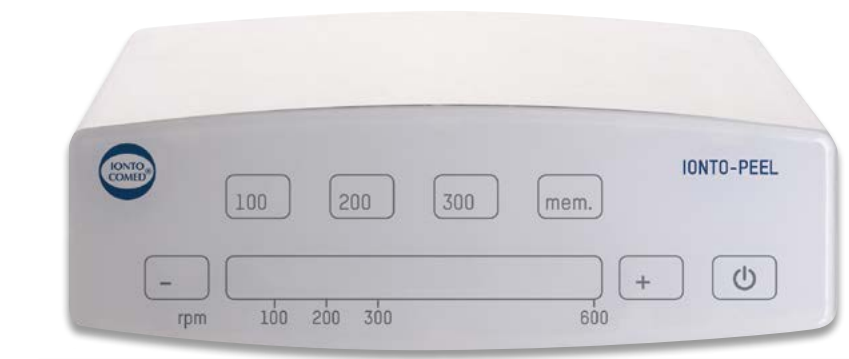

Code: EK850 \$2,950.00 Sale: \$2,395.00

STEAMER SPECIFICATIONS

- Operating time: 30 minutes
- Heat to steam: 7 minutes
- Safety Reset time: 5 minutes
- Capacity: 22 fl. oz. (650 ml.)
- Consumption: 700 Watts
- Voltage: 110 Volts
- Water Usage: Distilled Water

MAG-LAMP SPECIFICATIONS

- Consumption: 22 Watt Bulb

DIMENSIONS

- Width: 26"
- Depth: 18"
- Height: 38 1/2" (Without Arm)
- Steamer Arm Length: 24"

NEW DESIGN

Ionto HF (High Frequency)

The Ionto HF complies with all safety standards and it's advanced German engineering ensures it will not shock clients upon making or breaking contact with the skin. Includes a 2 Year Kosmet Limited Warranty. **Dimensions:** 7½"W x 2¾"H x 7½"D
Code: Ei920 \$1,470.00

- Included Accessories:**
1. 1 Indirect Massage - Violet (AKI05)
 2. 1 Mushroom - Lg. - Violet (AKI04)
 3. 1 Mushroom - Sm. - Pink (AKI01)

Ionto Peel (Brushing)

This Ionto Peel brushing module, with a lightweight hand piece and proven technology, makes it totally quiet while maintaining its speed at all pressures. Quick RPM keys allow for small or large changes in speed at the push of a button. Includes a 2 Year Kosmet Limited Warranty. **Dimensions:** 7½"W x 2¾"H x 7½"D
Code: Ei900 \$1,550.00